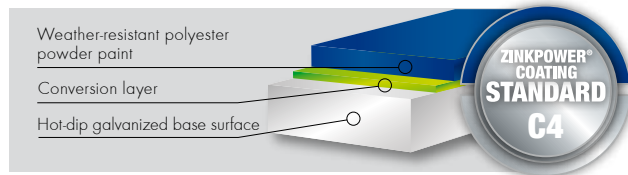

STANDARD – COLOURFUL PROTECTION FOR HOT-DIP GALVANIZED STEEL