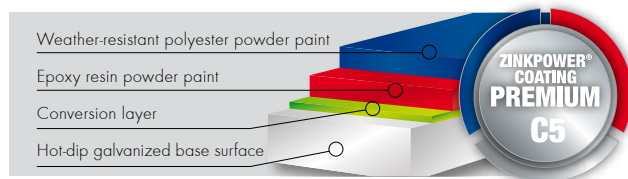

PREMIUM – DUAL PROTECTION FOR THE TOUGHEST CONDITIONS