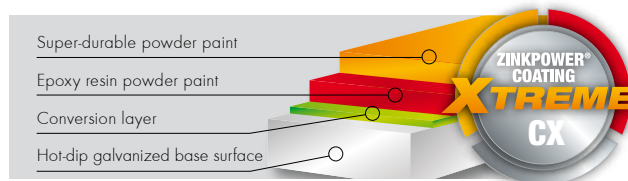

EXTREME – FOR SPECIAL REQUIREMENTS